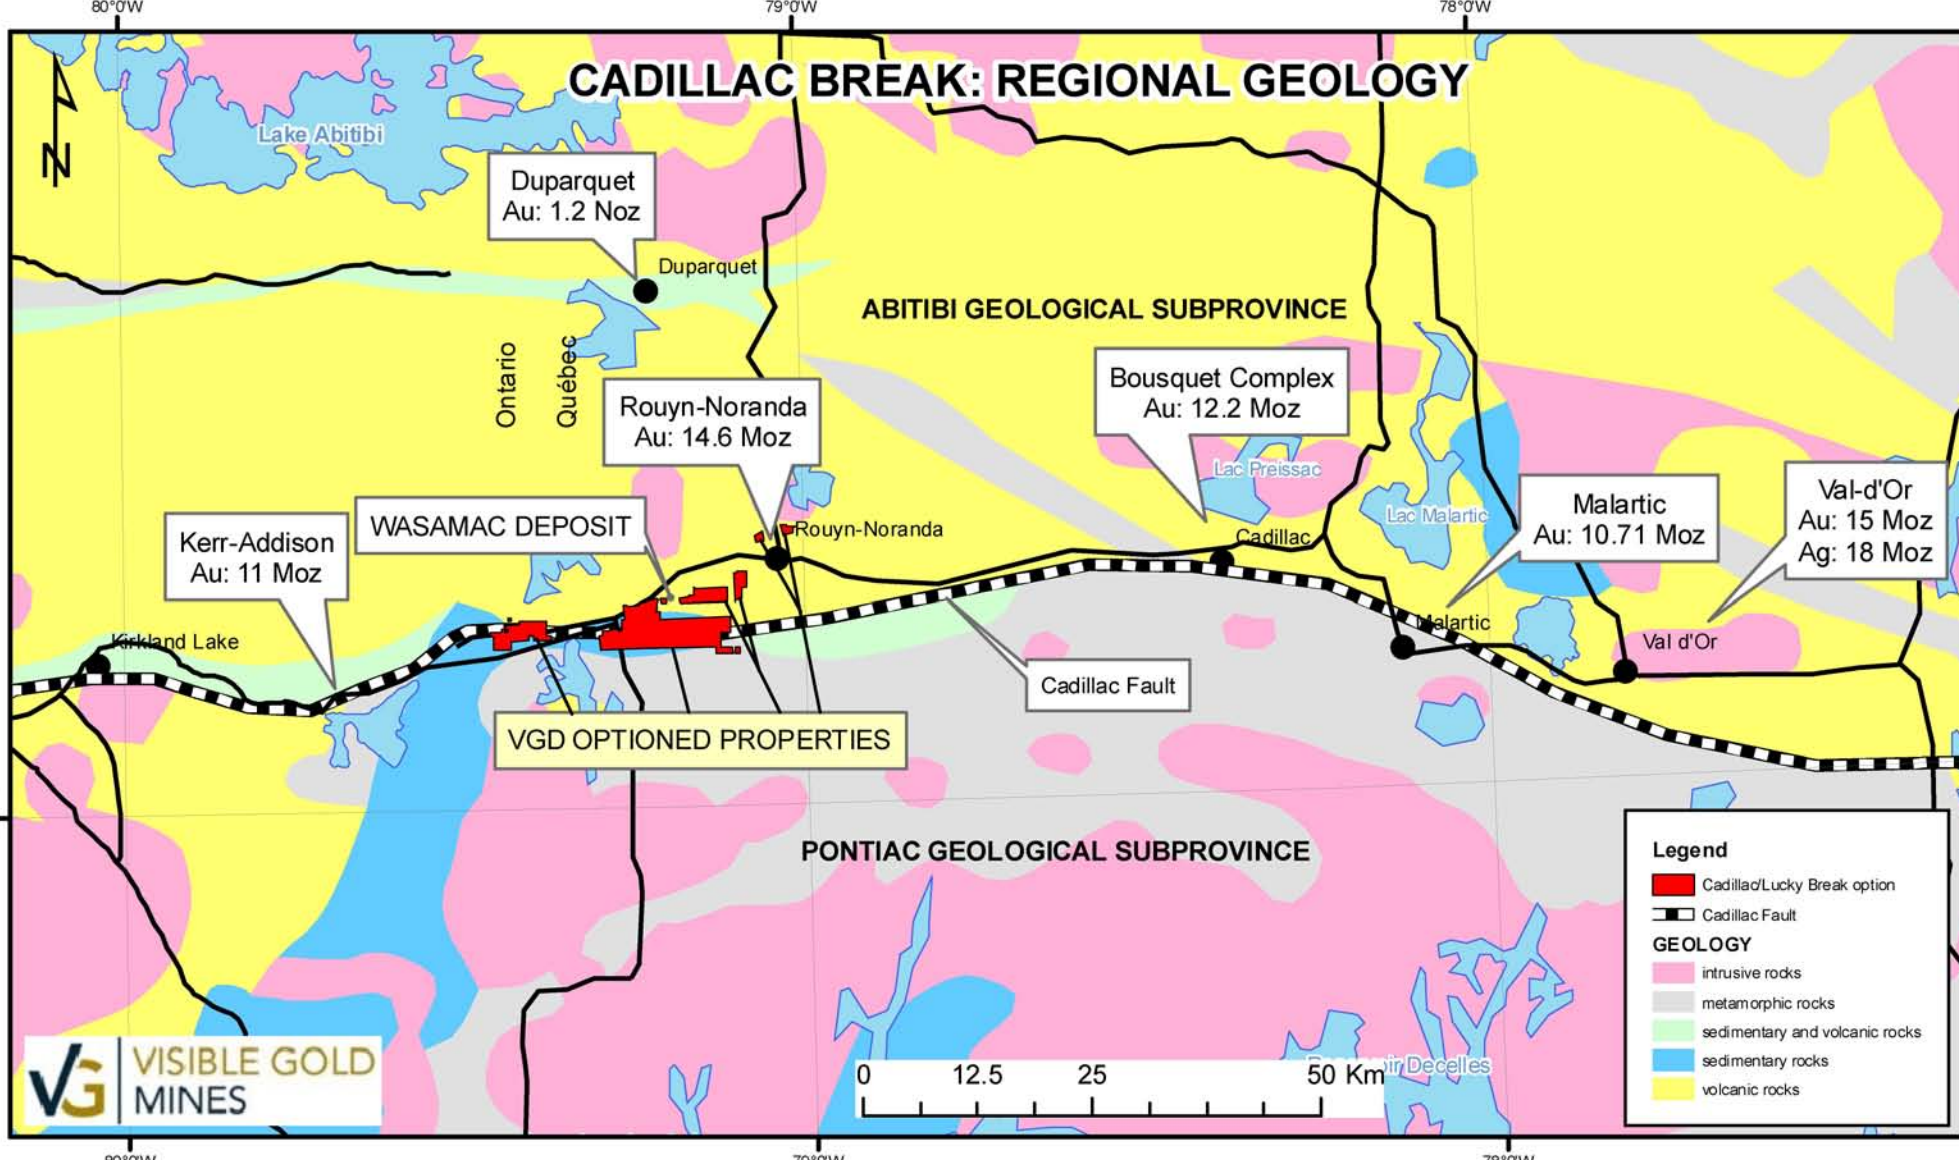

CADILLAC BREAK: REGIONAL GEOLOGY

Duparquet
Au: 1.2 Noz

Rouyn-Noranda
Au: 14.6 Moz

Bousquet Complex
Au: 12.2 Moz

Malartic
Au: 10.71 Moz

Val-d'Or
Au: 15 Moz
Ag: 18 Moz

Kerr-Addison
Au: 11 Moz

WASAMAC DEPOSIT

VGD OPTIONED PROPERTIES

Cadillac Fault

Legend

- Cadillac/Lucky Break option
- Cadillac Fault

GEOLOGY

- intrusive rocks
- metamorphic rocks
- sedimentary and volcanic rocks
- sedimentary rocks
- volcanic rocks