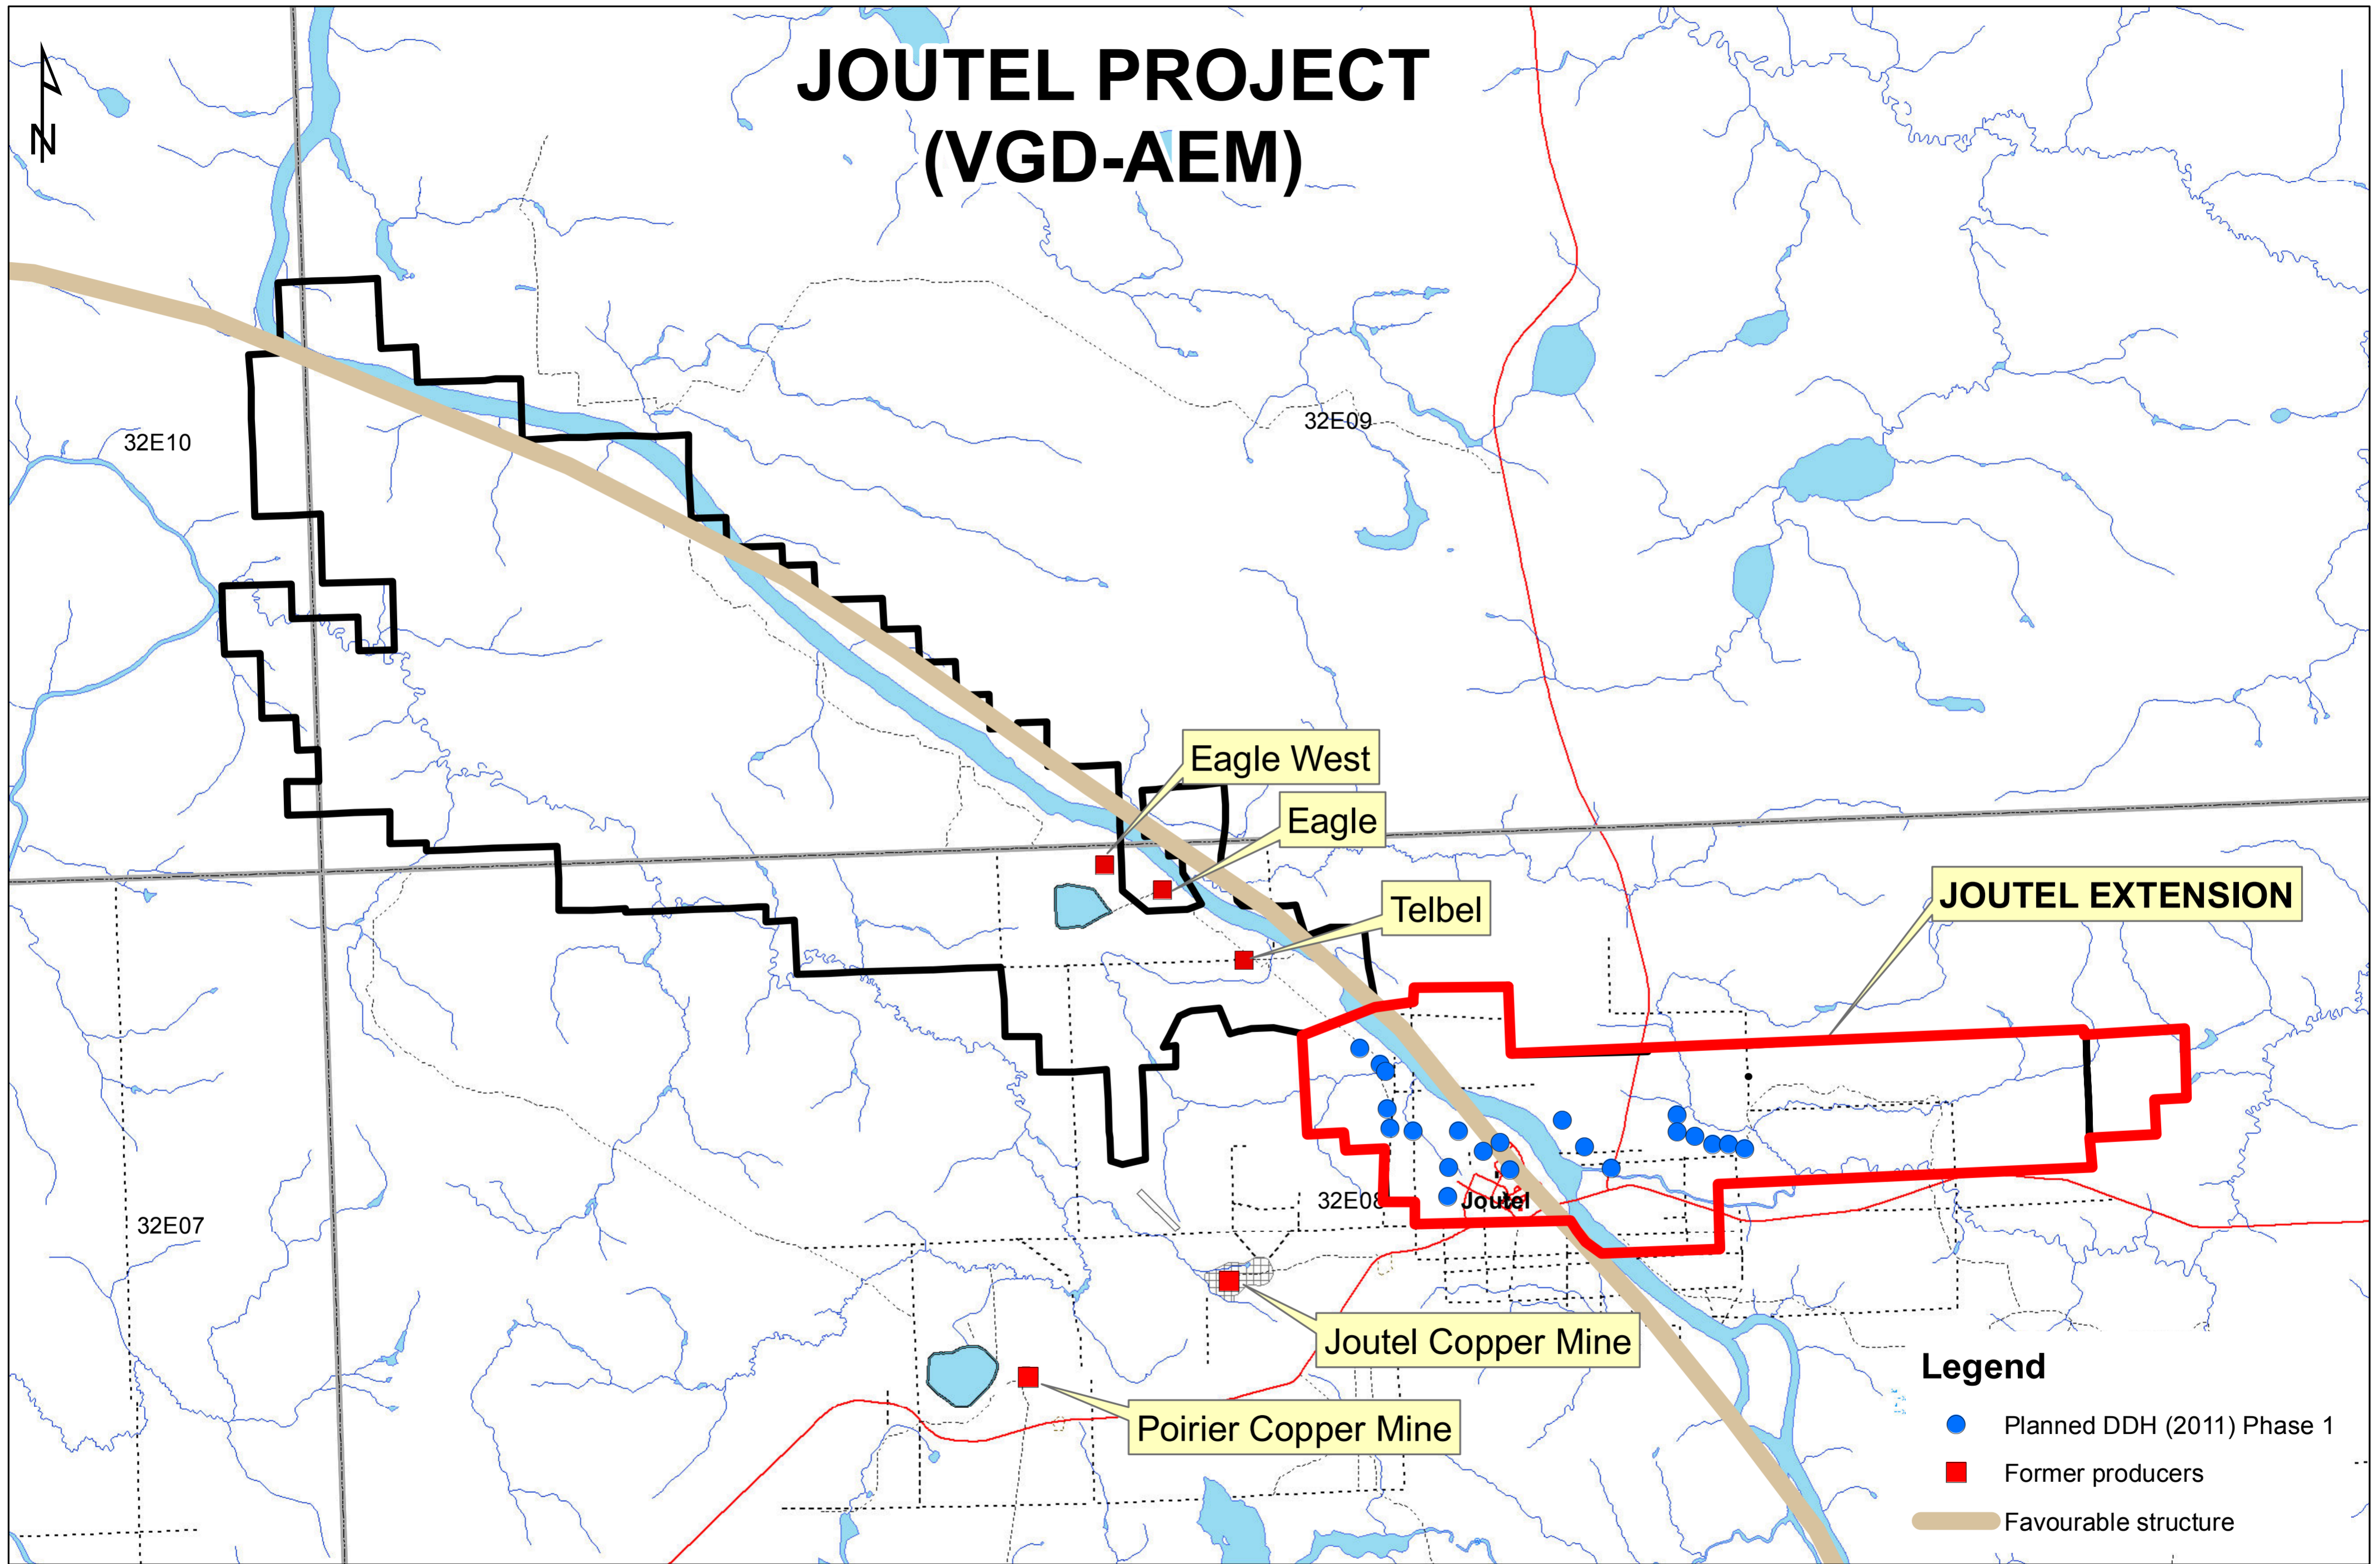

# JOUTEL PROJECT (VGD-AEM)

## Legend

- Planned DDH (2011) Phase 1
- Former producers
- Favourable structure