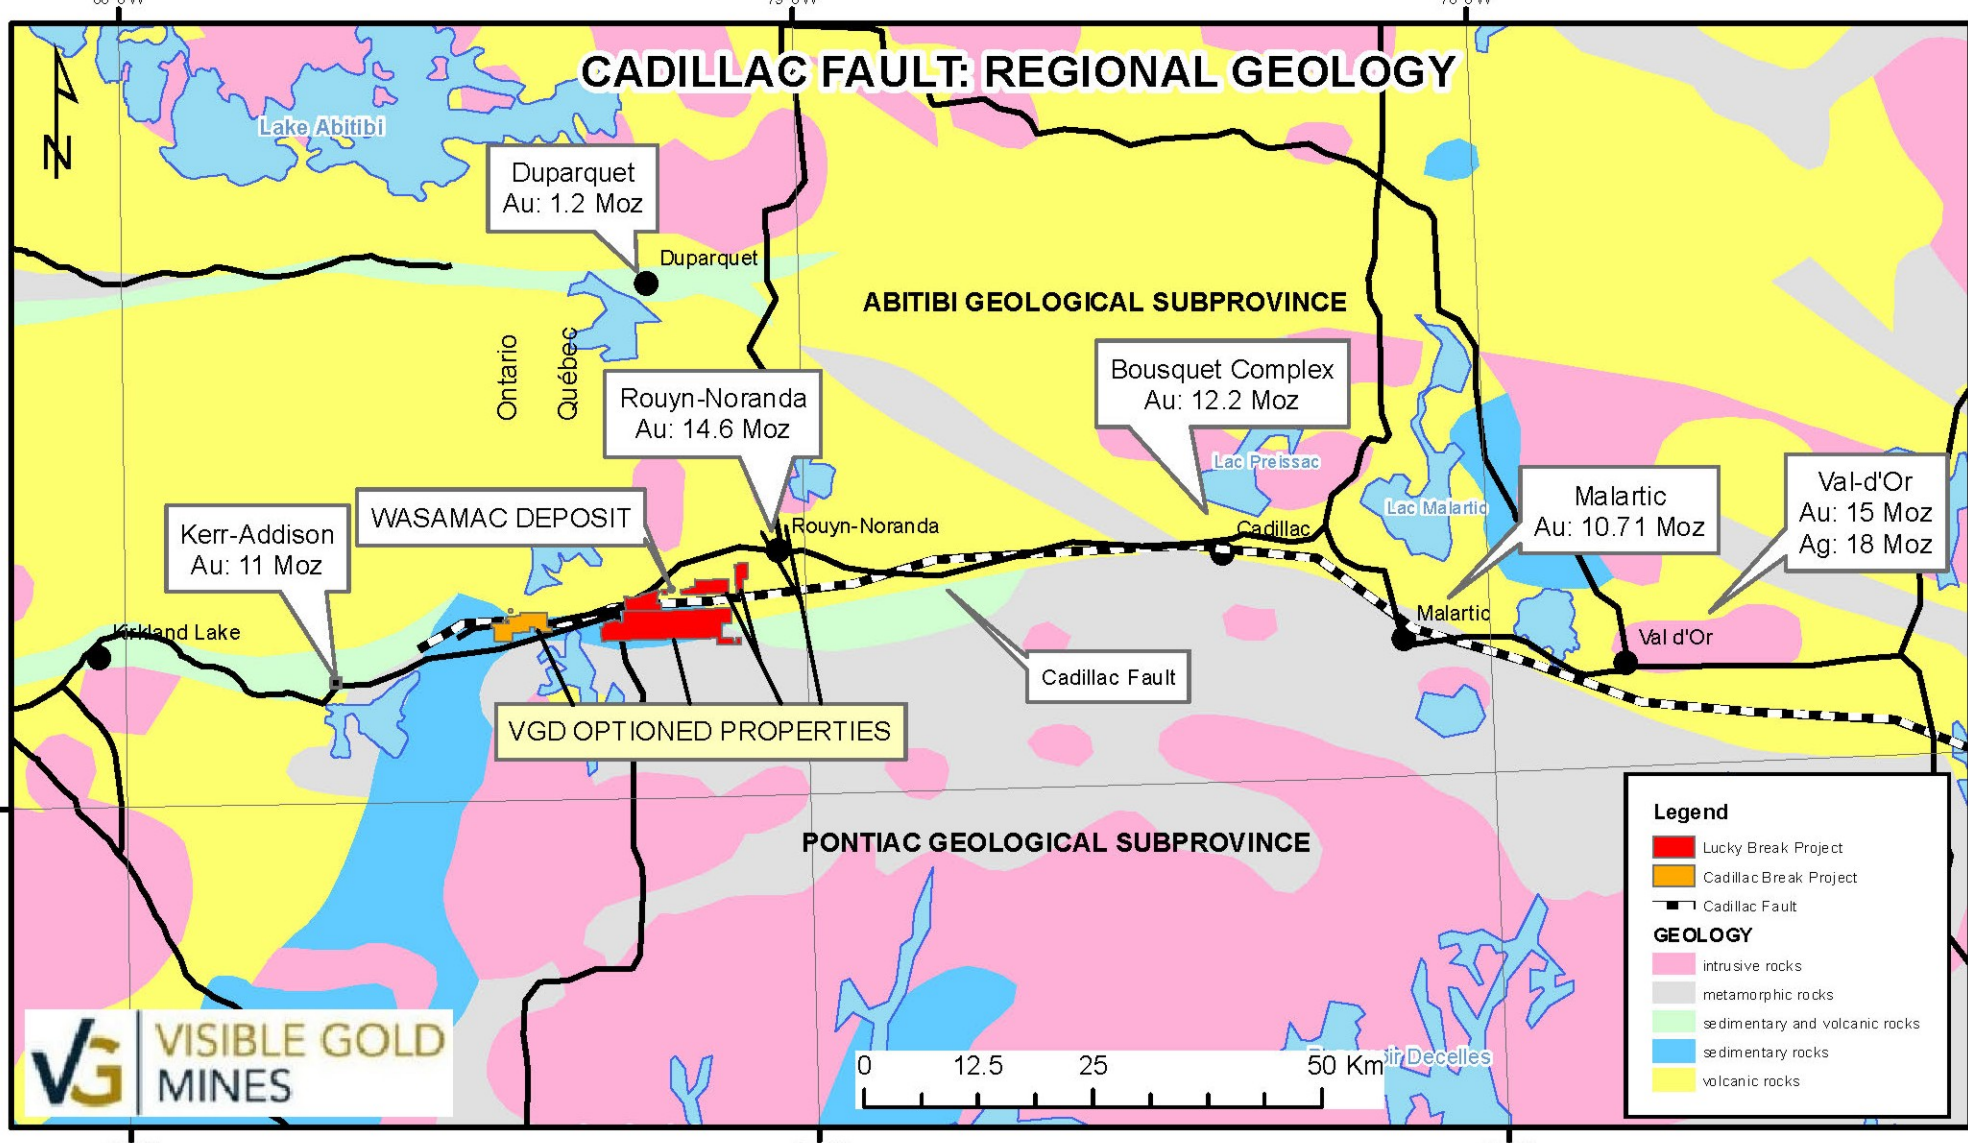

# CADILLAC FAULT: REGIONAL GEOLOGY

Duparquet  
Au: 1.2 Moz

Rouyn-Noranda  
Au: 14.6 Moz

Bousquet Complex  
Au: 12.2 Moz

Malartic  
Au: 10.71 Moz

Val-d'Or  
Au: 15 Moz  
Ag: 18 Moz

Kerr-Addison  
Au: 11 Moz

WASAMAC DEPOSIT

VGD OPTIONED PROPERTIES

Cadillac Fault

**Legend**

- Lucky Break Project
- Cadillac Break Project
- Cadillac Fault

**GEOLOGY**

- intrusive rocks
- metamorphic rocks
- sedimentary and volcanic rocks
- sedimentary rocks
- volcanic rocks