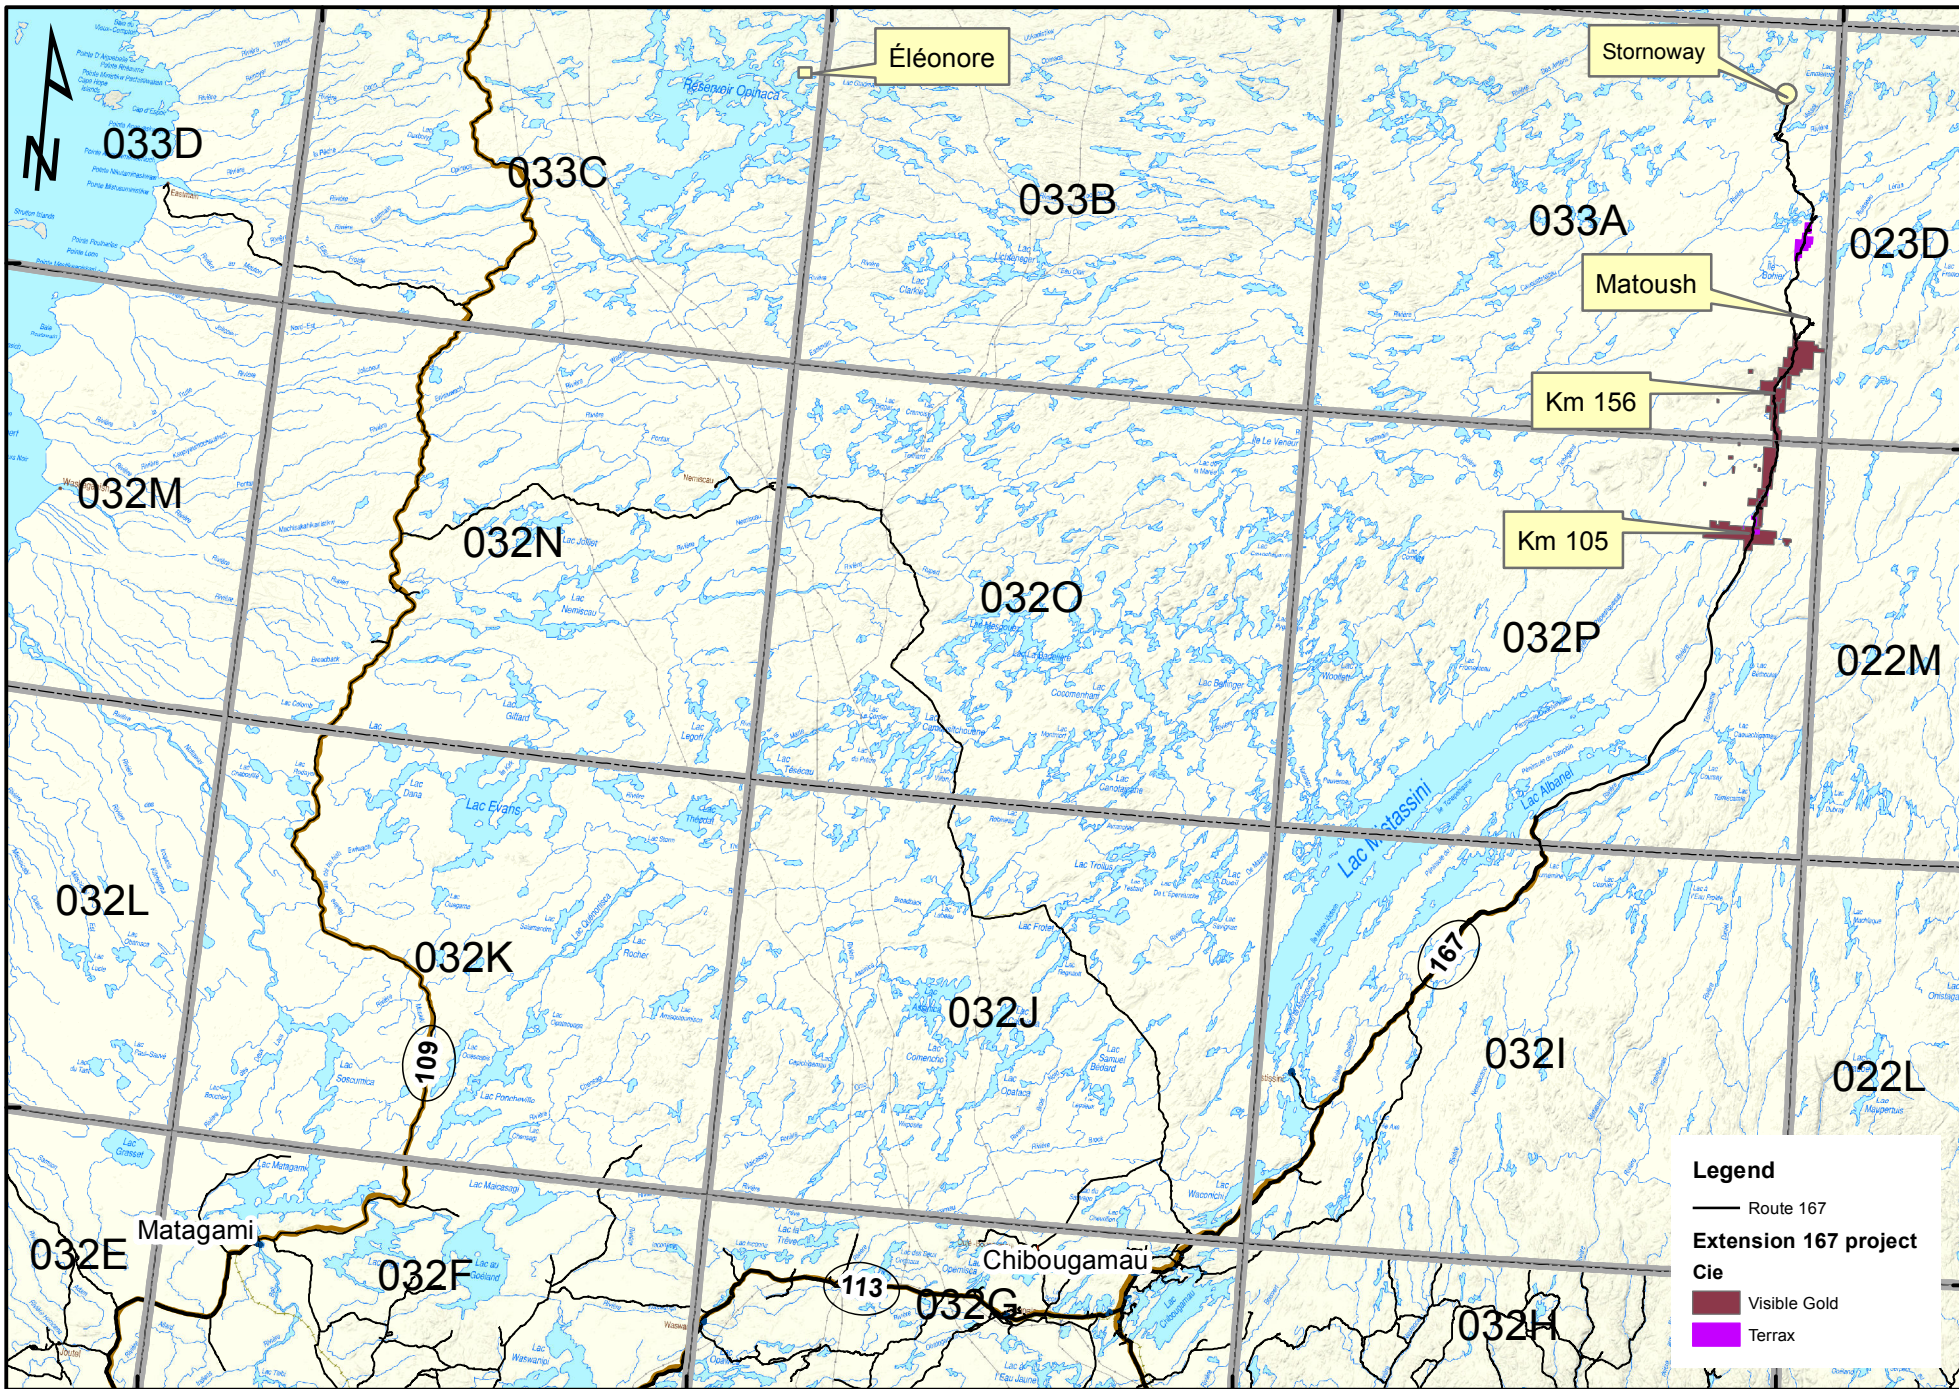

78°0'W

76°0'W

74°0'W

72°0'W

52°0'N

50°0'N

Path: G:\Exploration\GIS\Wabos\Property\AndClaims\ArcGIS\Project 167\Gen Location\MapWeb.mxd

Date: 2014-09-24

Coordinate System: NAD 1983 Quebec Lambert
 Projection: Lambert Conformal Conic
 Datum: North American 1983
 False Easting: 0.0000

EXTENSION 167 GENERAL LOCATION MAP