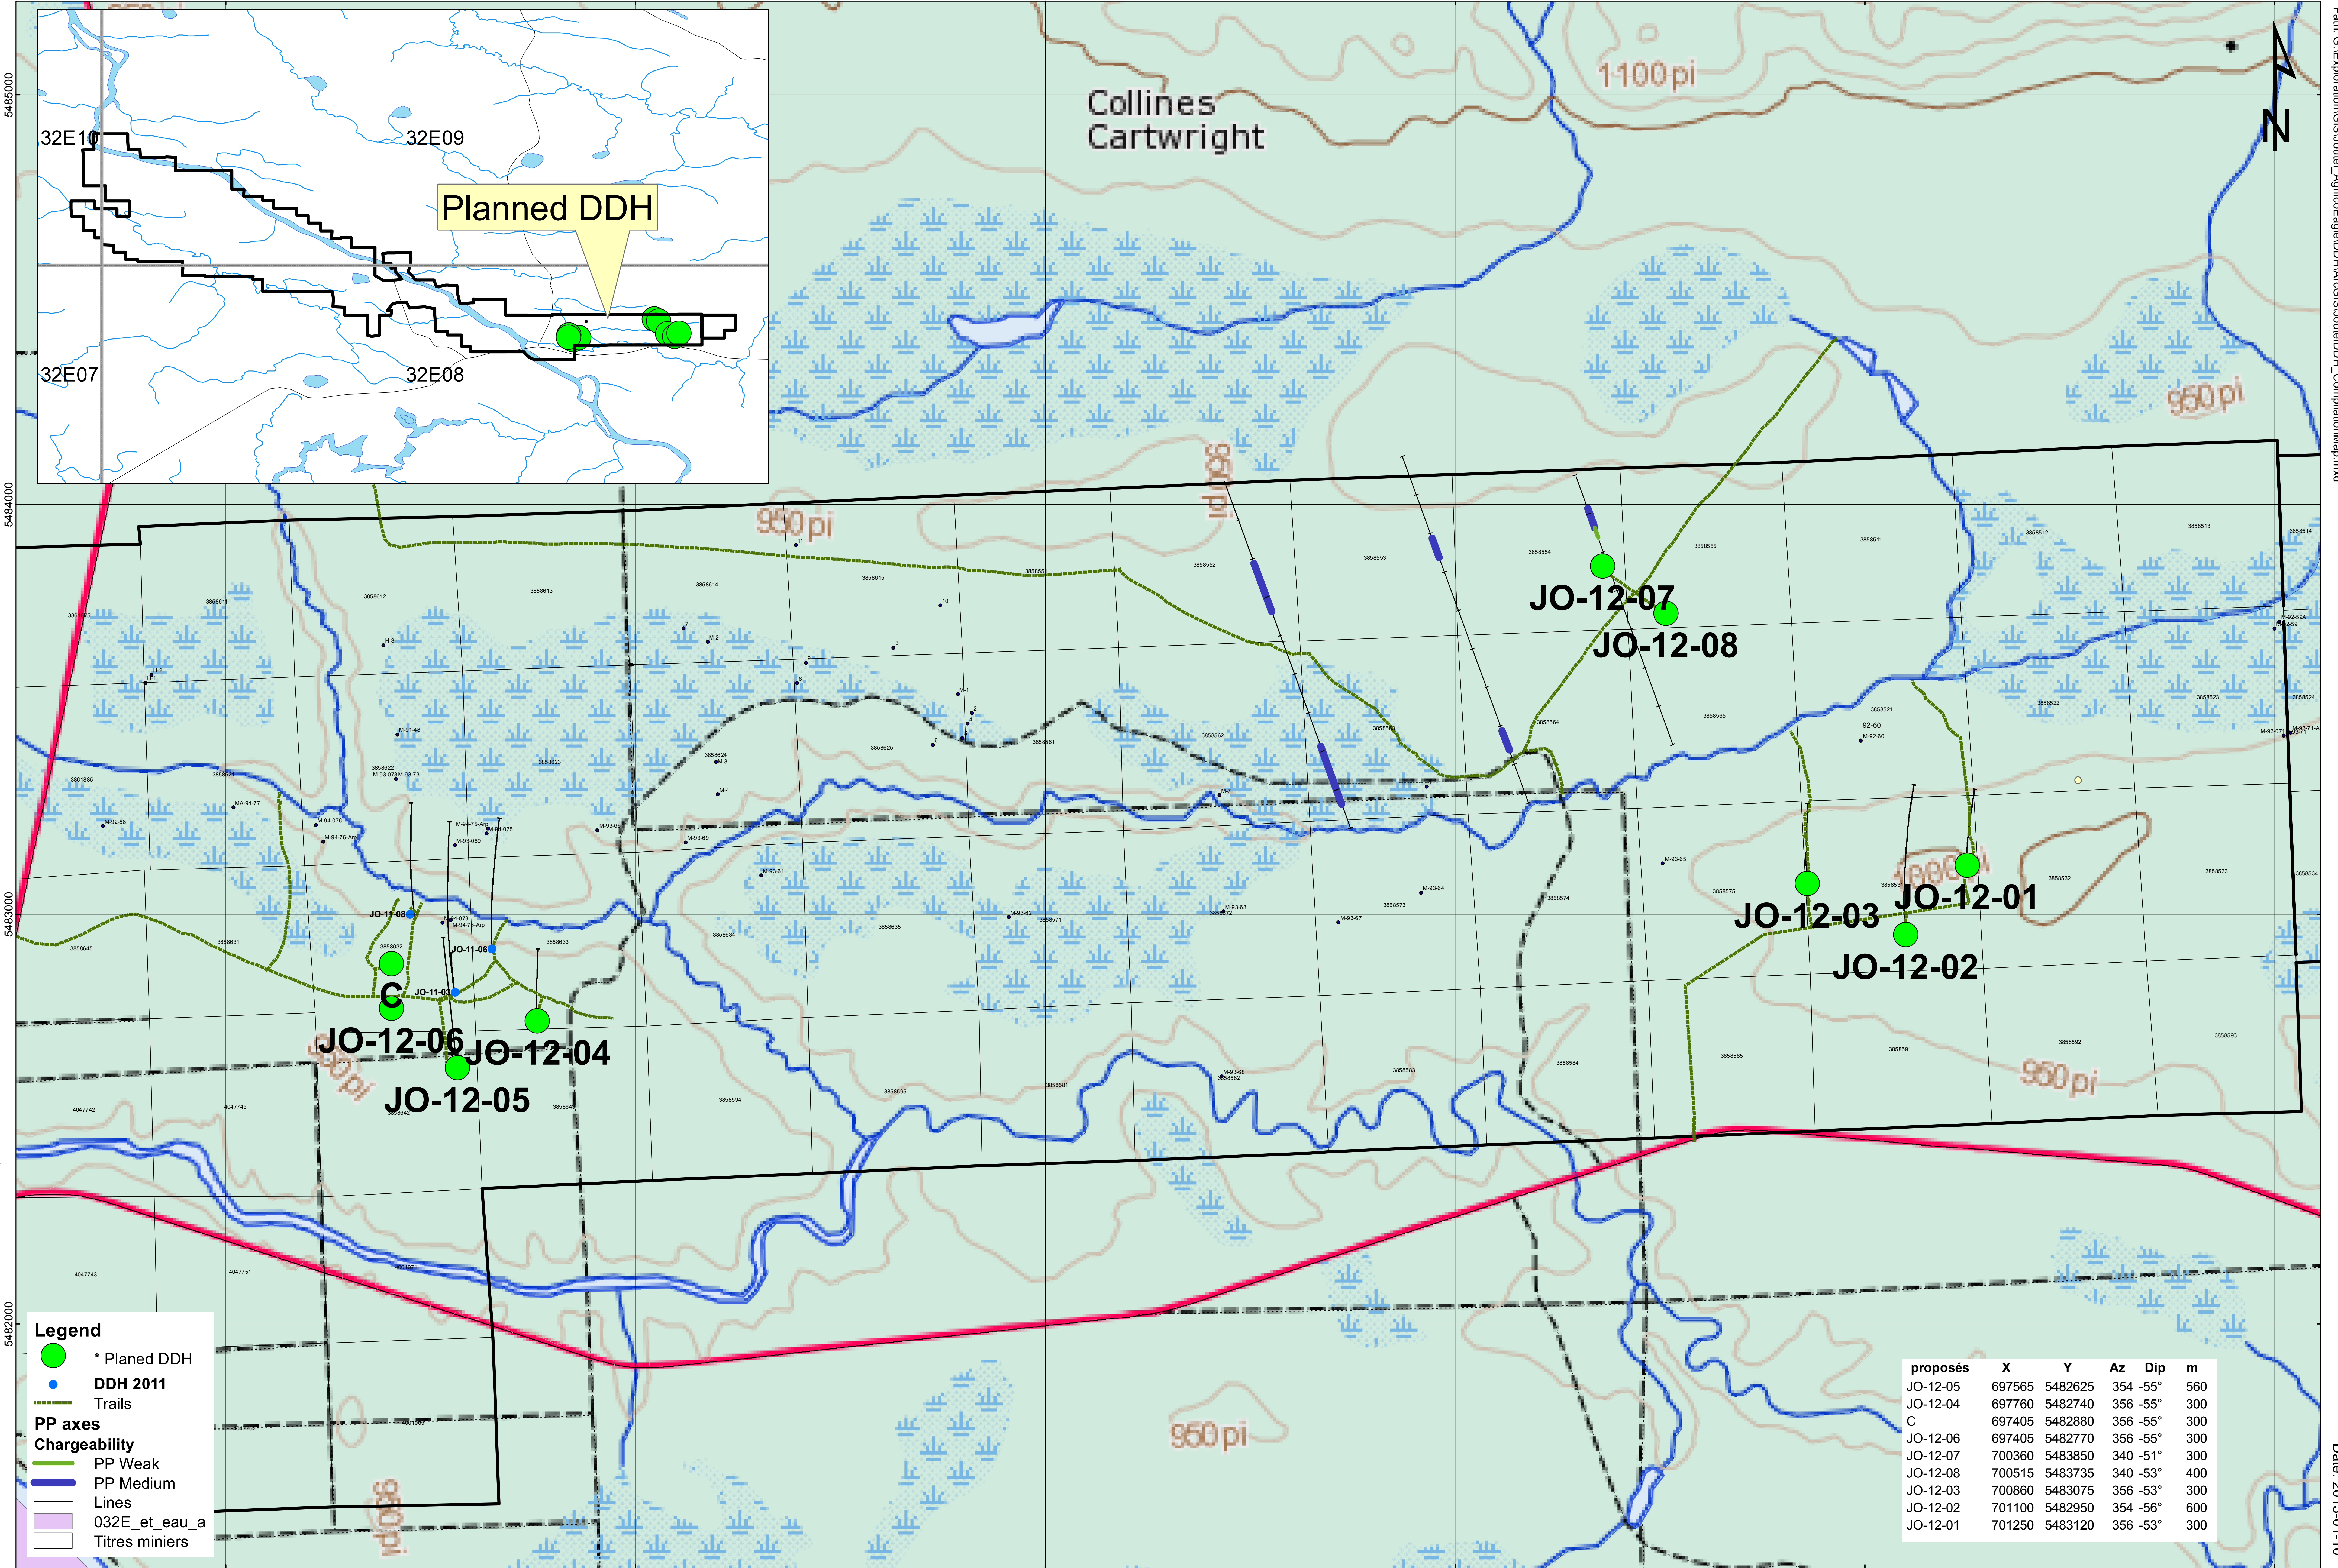

697000 698000 699000 700000 701000 702000

Path: G:\Exploration\GIS\Joulet_Agenc\Agenc\DDH\Map\GIS\JouletDDH_CompilationMap.mxd

Date: 2013-01-10

**JOUTEL OPTION
EAST EXTENTION / 2012 DDH**
*Planned holes could be moved or cancelled without notice