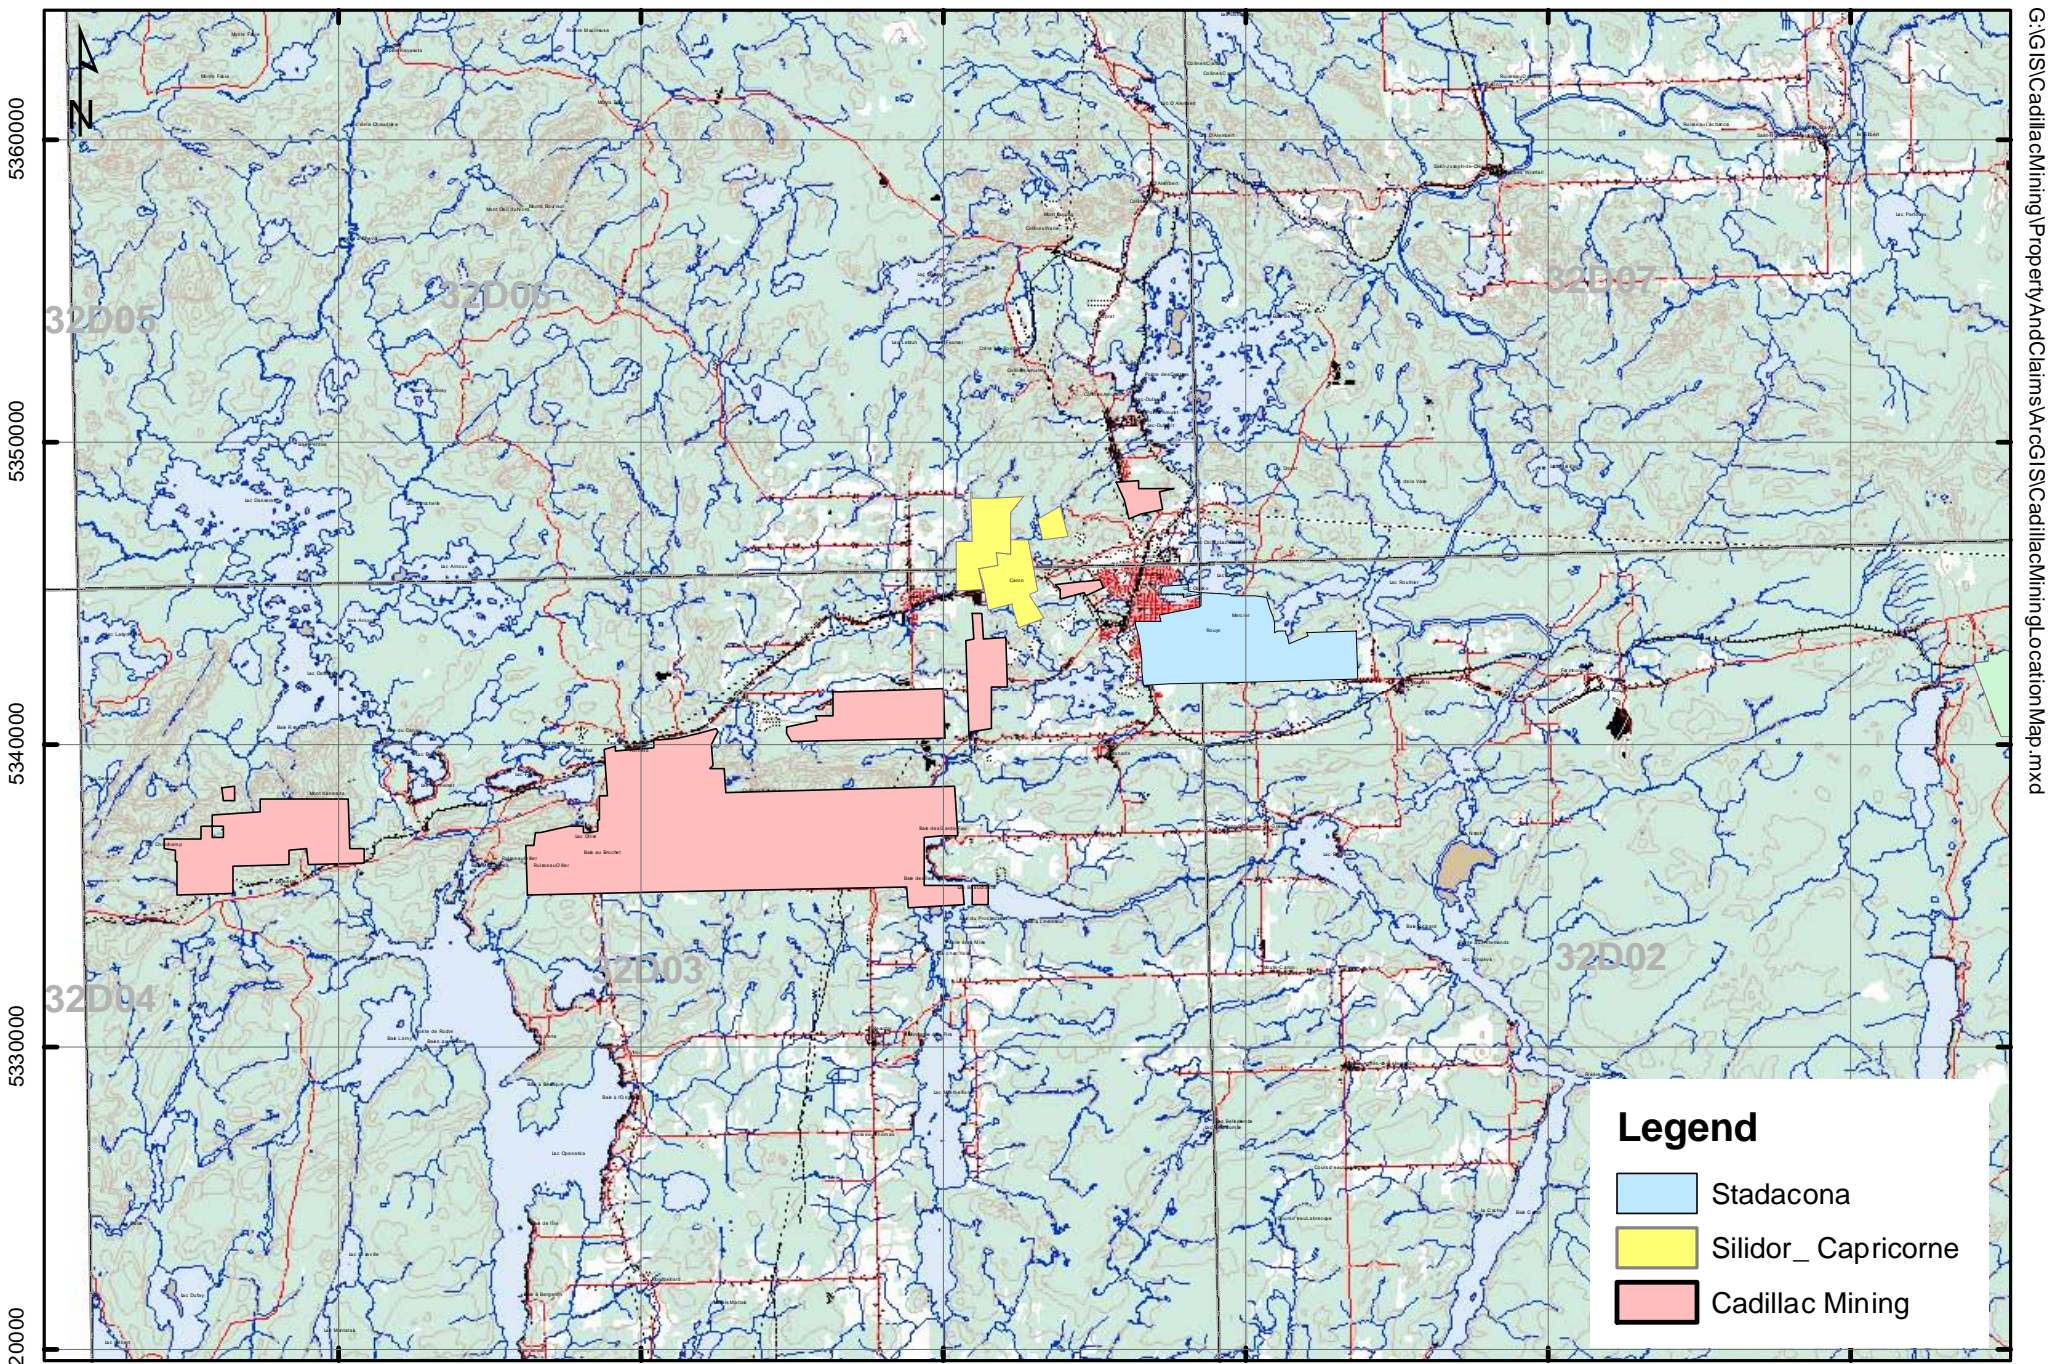

620000 630000 640000 650000 660000 670000

5360000
5350000
5340000
5330000
5320000

G:\GIS\CadillacMining\PropertyAndClaims\ArcGIS\CadillacMining\location Map.mxd

Legend

- Stadacona
- Silidor_Capricorne
- Cadillac Mining

0 2500 5000 10000 Meters
1:250 000
NAD 83, UTM, CSRS, ZONE 17

**CADILLAC MINING / VISIBLE GOLD MINES
LOCATION MAP**